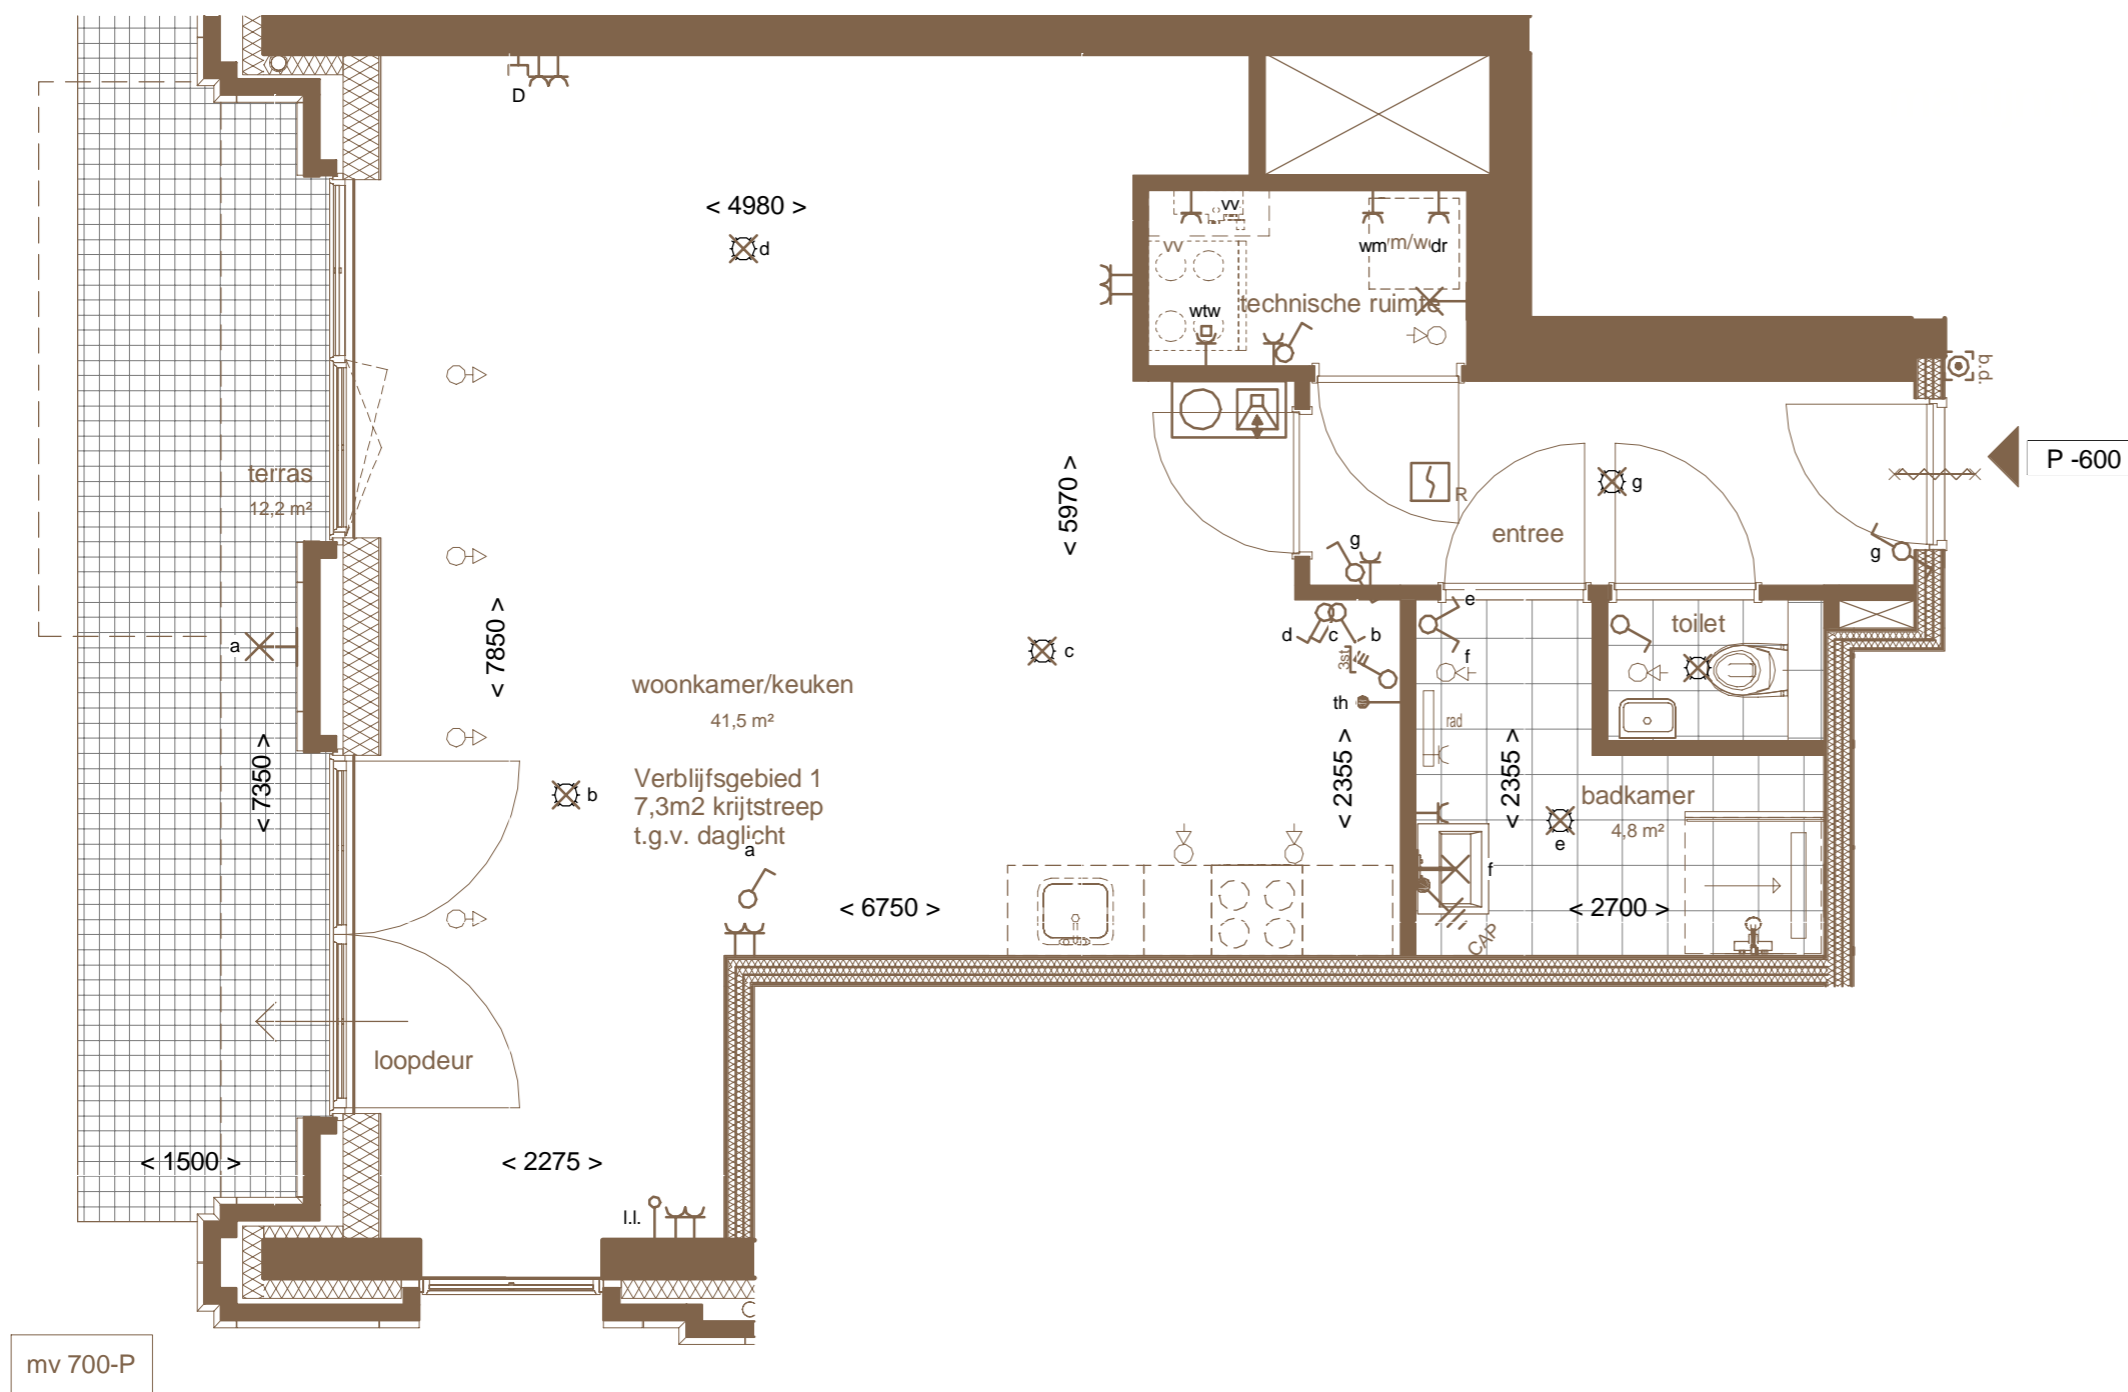

THE LITTLE
in The Estate

N° 38 / Ground floor

Gebruiksoppervlakte:
56,9m²

LITTLE

COOLHAVEN

LOFTS AND
WORKSPACES

09/03/2018 - A3

THE LITTLE LOFT
in The Estate

N° 38 / Ground floor

Gebruiksoppervlakte:
56,9m²

- Positie n.t.b.
- 3x
 - 14x
 - 1x
 - 1x
 - 1x
 - 1x
 - 1x
 - 1x

Schaal 1:50

LITTLE

COOLHAVEN
LOFTS AND
WORKSPACES