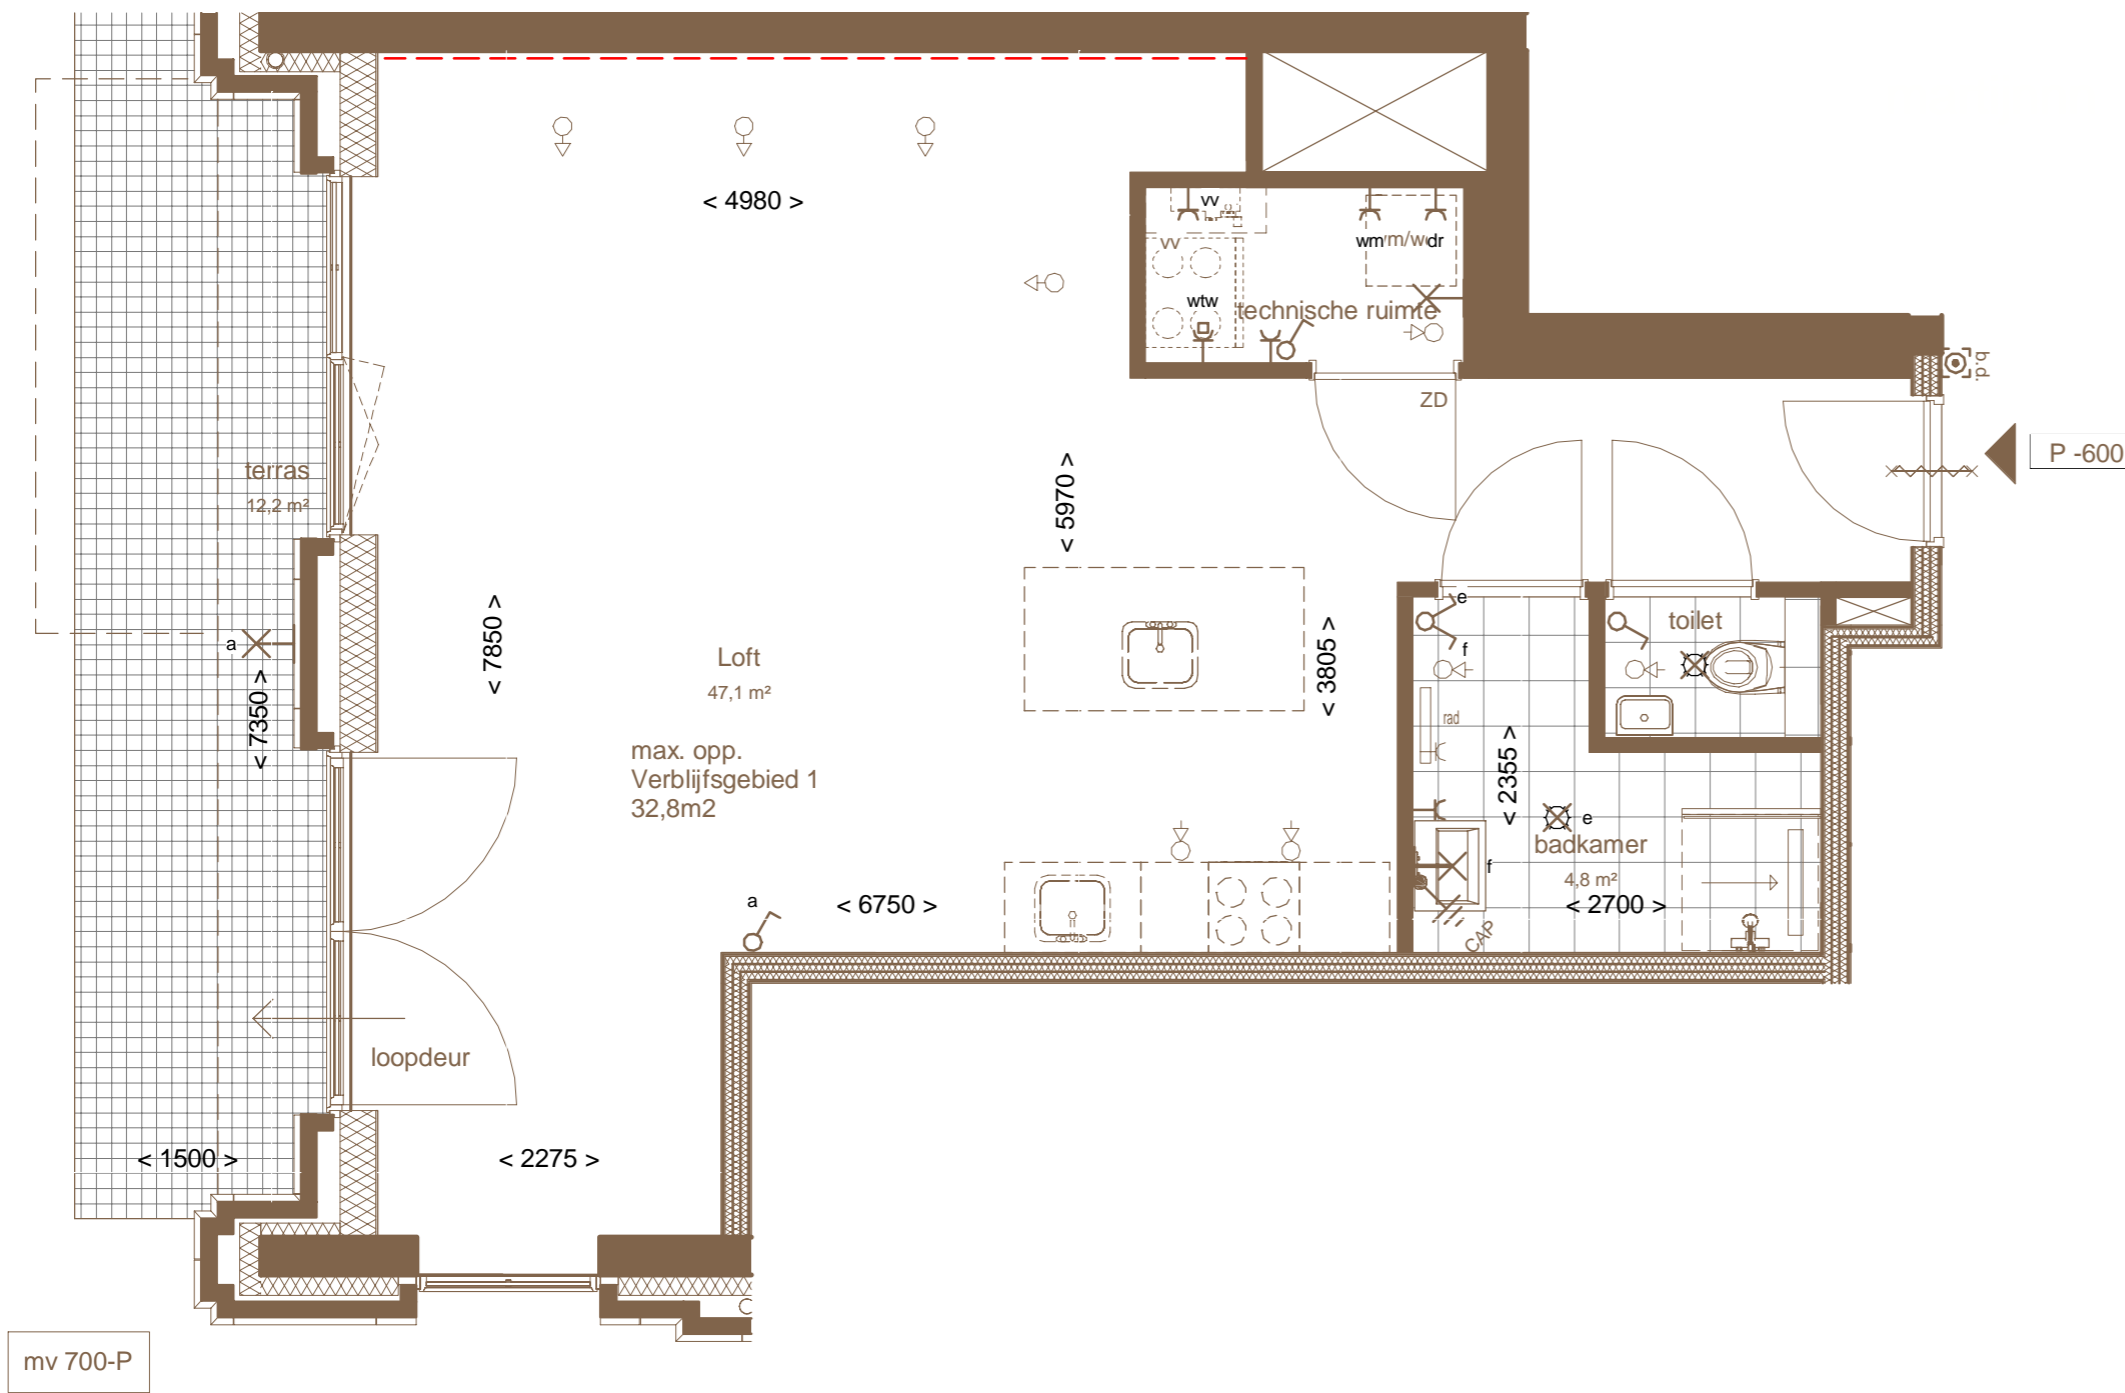

THE LITTLE
in The Estate

N° 38 / Ground floor

Gebruiksoppervlakte:
56,9m²

LITTLE

COOLHAVEN

LOFTS AND
WORKSPACES

09/03/2018 - A3

THE LITTLE LOFT
in The Estate

N° 38 / Ground floor

Gebruiksoppervlakte:
56,9m²

- Positie n.t.b.
- 3x
 - 14x
 - 1x
 - 1x
 - 1x
 - 1x
 - 1x
 - 1x

Schaal 1:50

LITTLE

COOLHAVEN
LOFTS AND
WORKSPACES