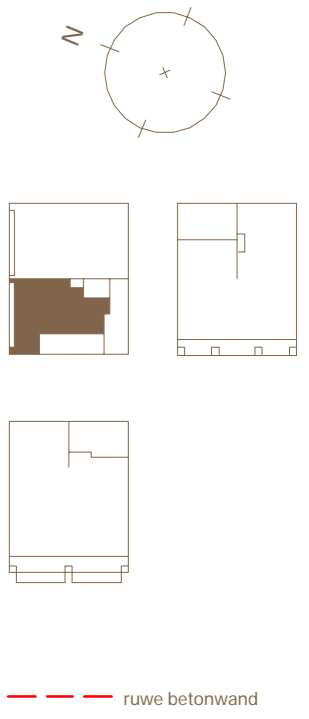

THE LITTLE
in The Estate

N° 38 / Ground floor

Gebruiksoppervlakte:
56,9m²

LITTLE

COOLHAVEN

LOFTS AND
WORKSPACES

09/03/2018 - A3

THE LITTLE LOFT
in The Estate

N° 38 / Ground floor

Gebruiksoppervlakte:
56,9m²

- Positie n.t.b.
- 3x
 - 14x
 - 1x
 - 1x
 - 1x
 - 1x
 - 1x
 - 1x

Schaal 1:50

LITTLE

COOLHAVEN
LOFTS AND
WORKSPACES