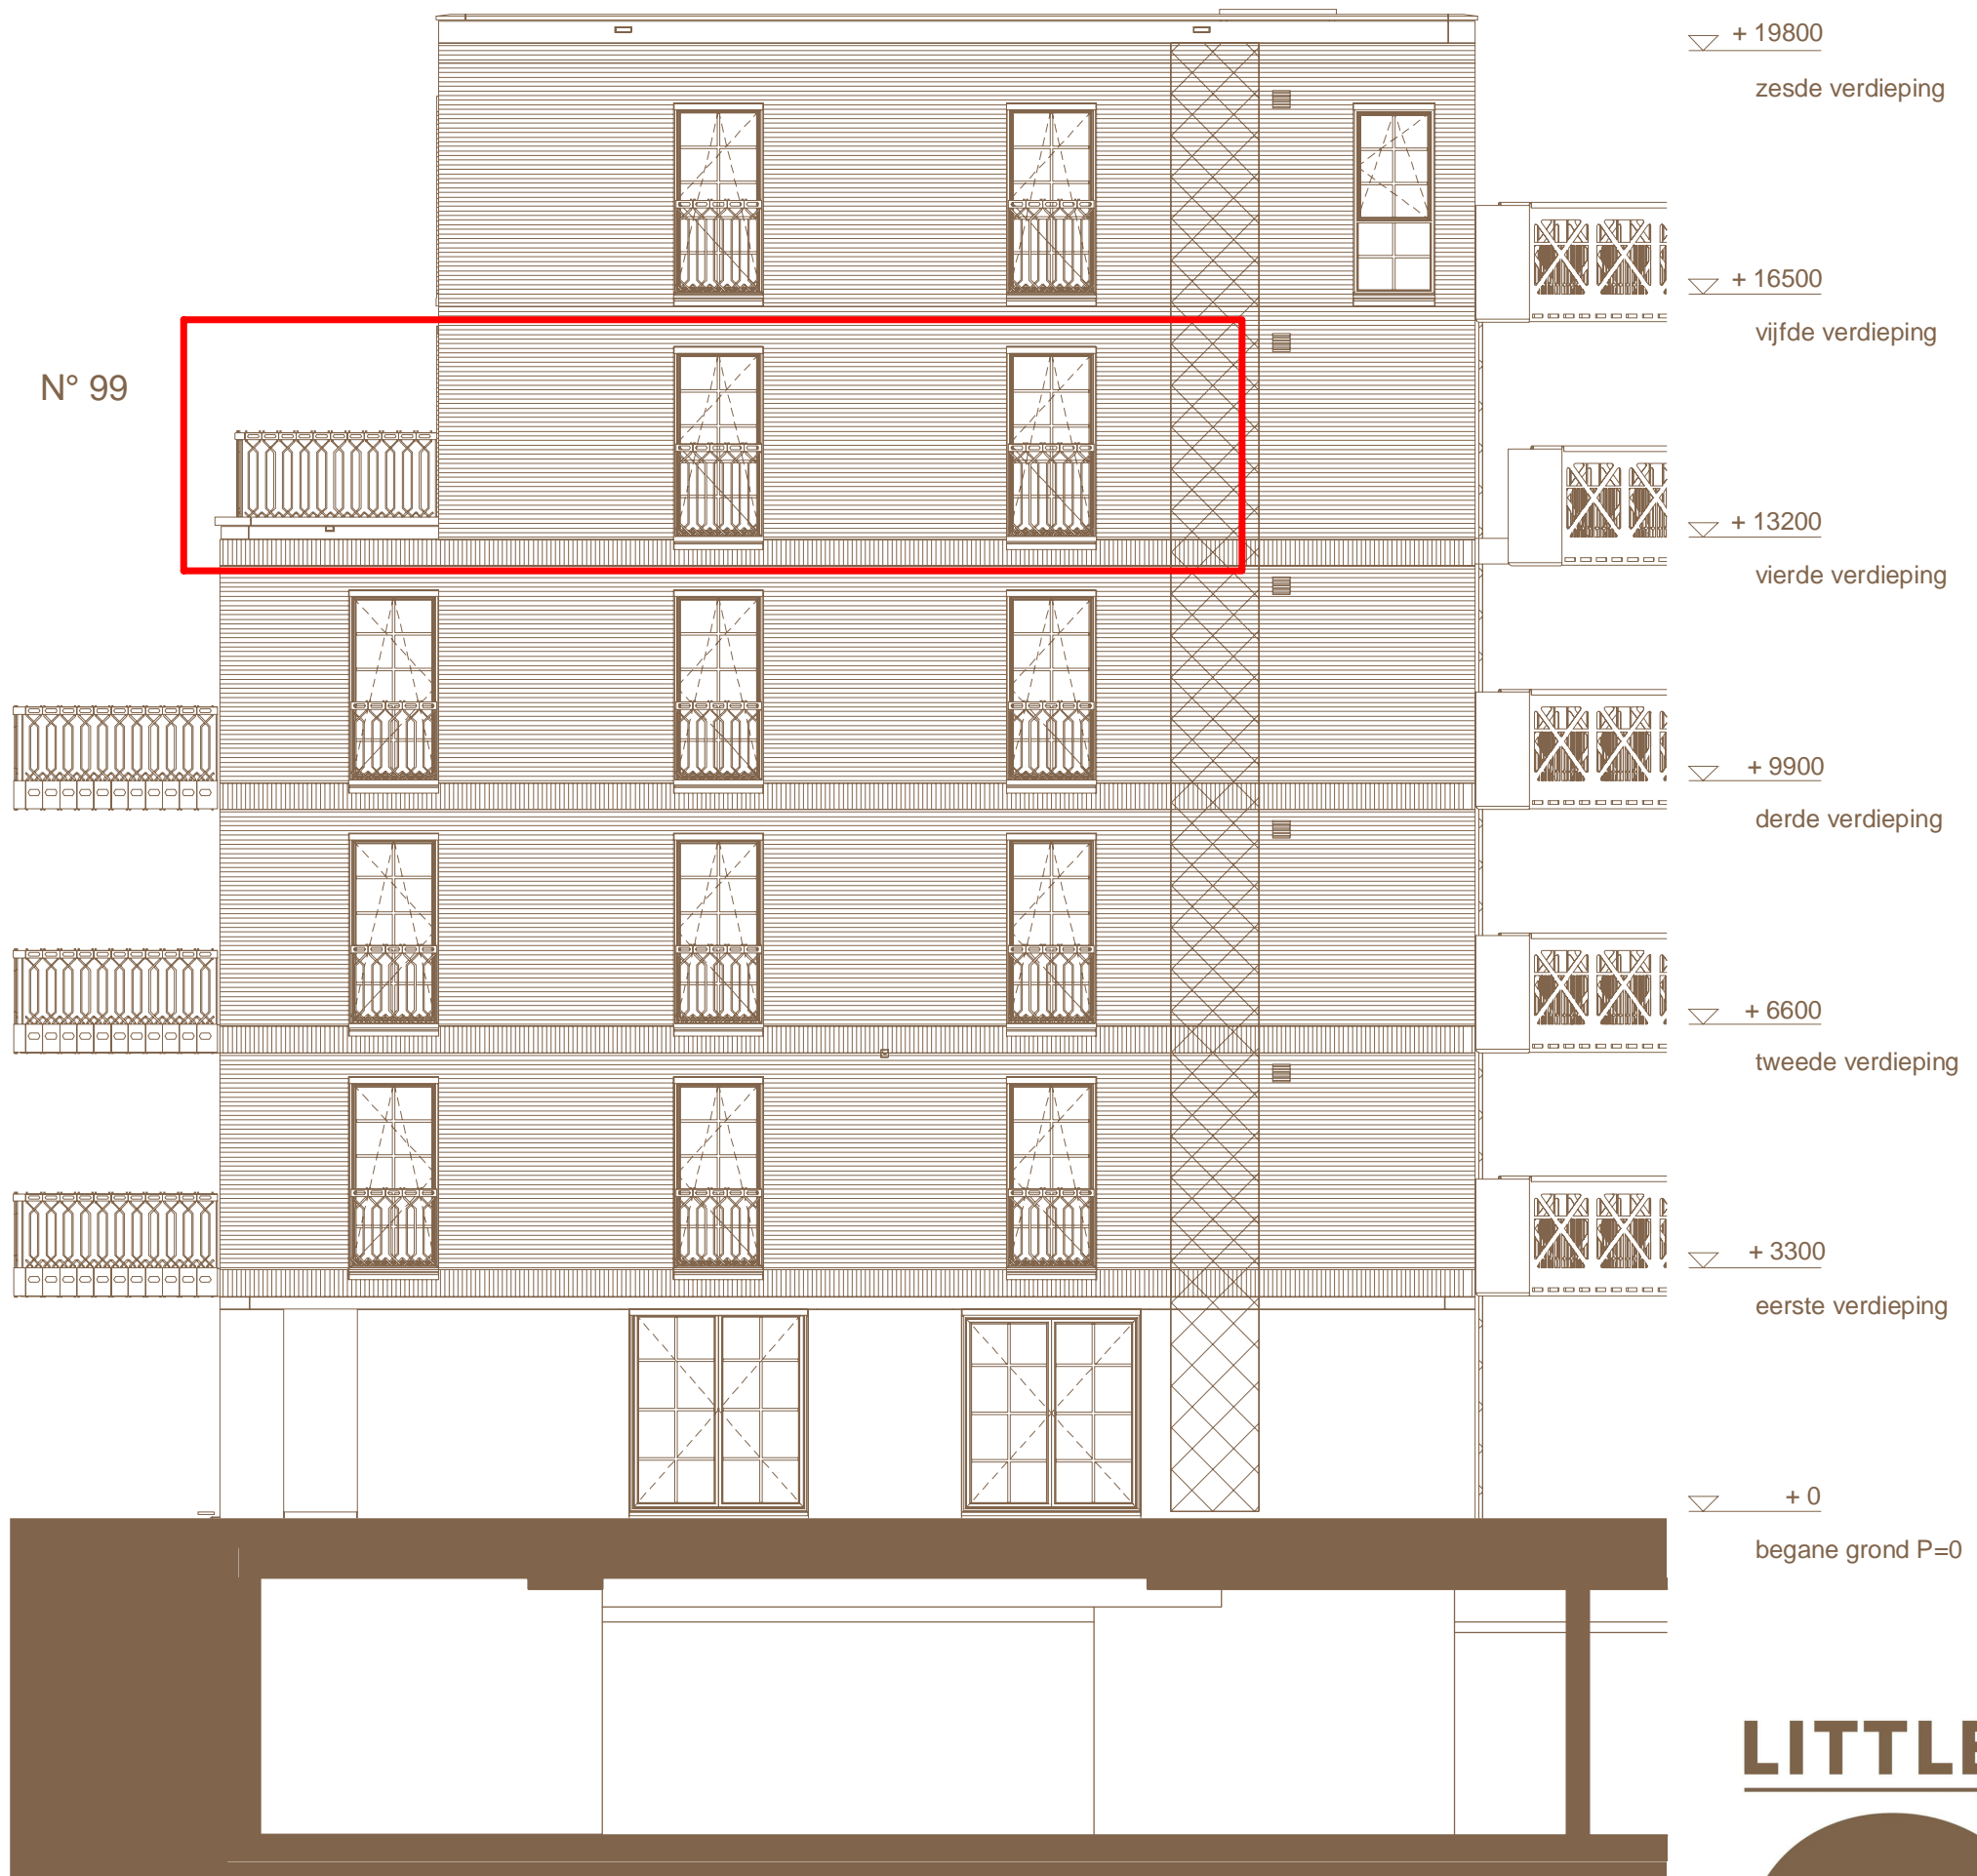

LITTLE

COOLHAVEN

LOFTS AND
WORKSPACES

01/09/2018 - A3

Zuidgevel
The Chunky

Schaal 1:100

LITTLE

COOLHAVEN
LOFTS AND
WORKSPACES