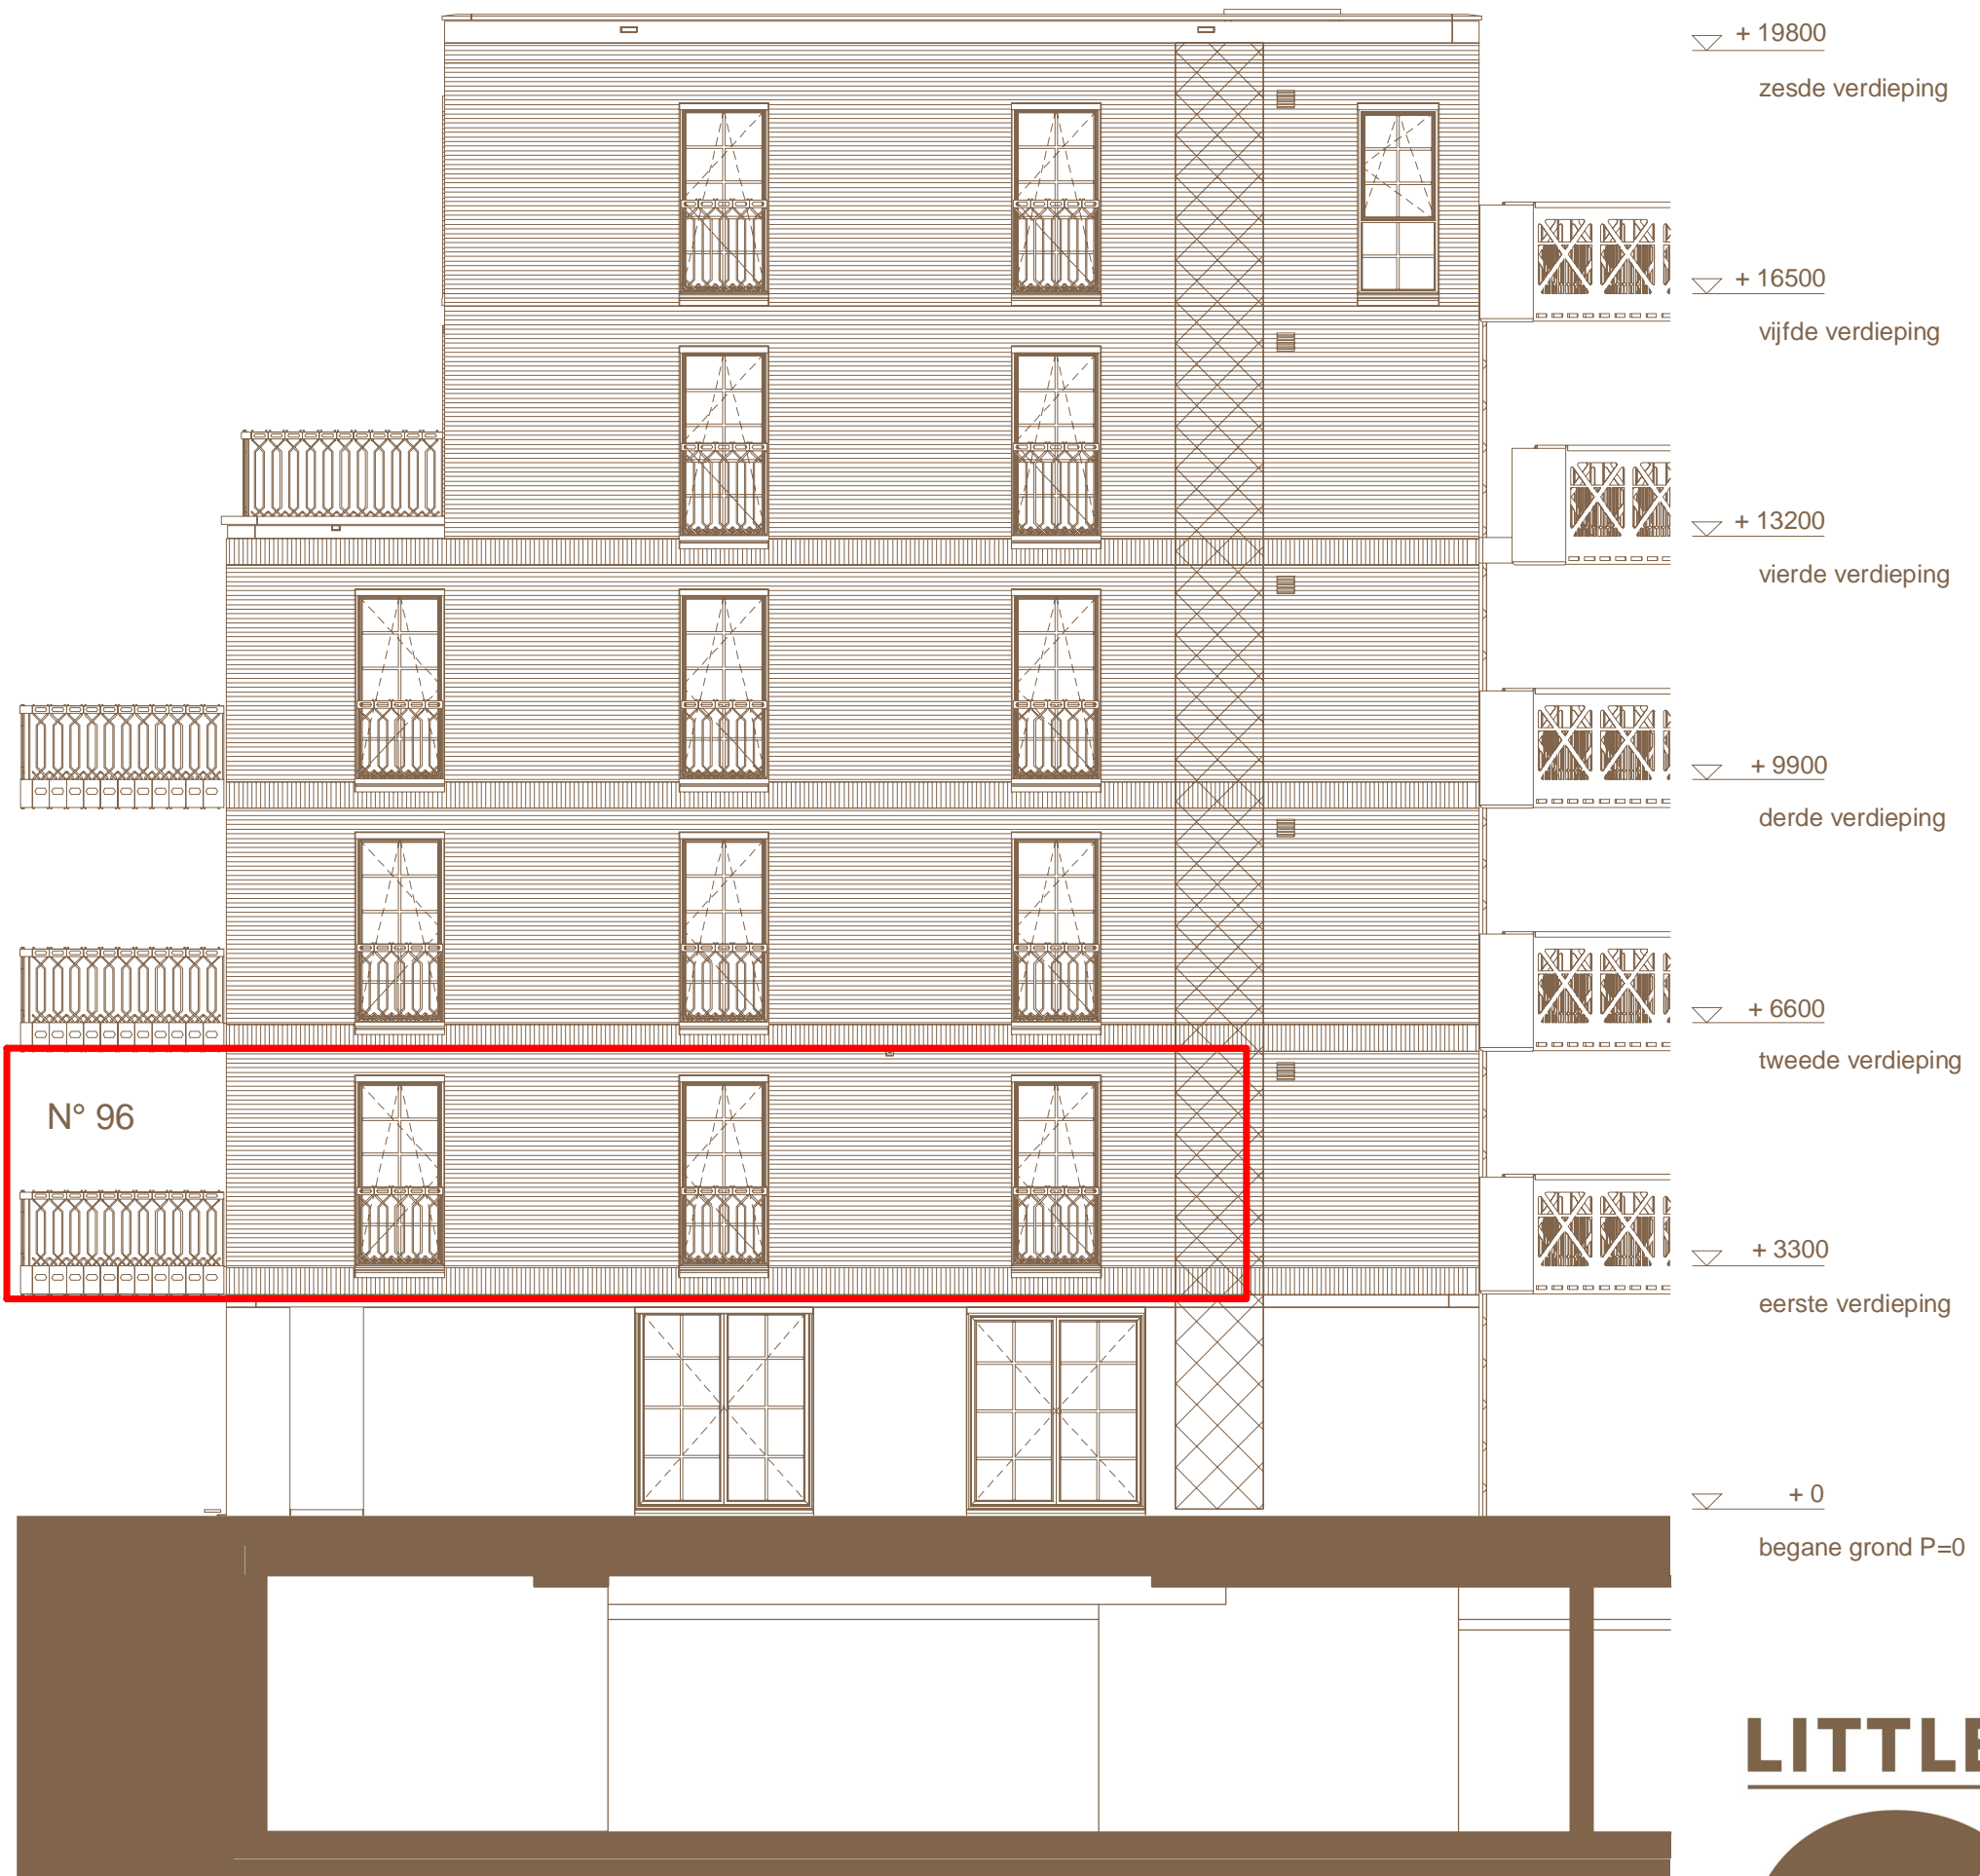

N° 96

▽ + 1980
zesde verdieping

▽ + 16500
vijfde verdieping

▽ + 13200
vierde verdieping

▽ + 9900
derde verdieping

▽ + 6600
tweede verdieping

▽ + 3300
eerste verdieping

▽ + 0
began grond P=0

Zuidgevel
The Chunky

Schaal 1:100