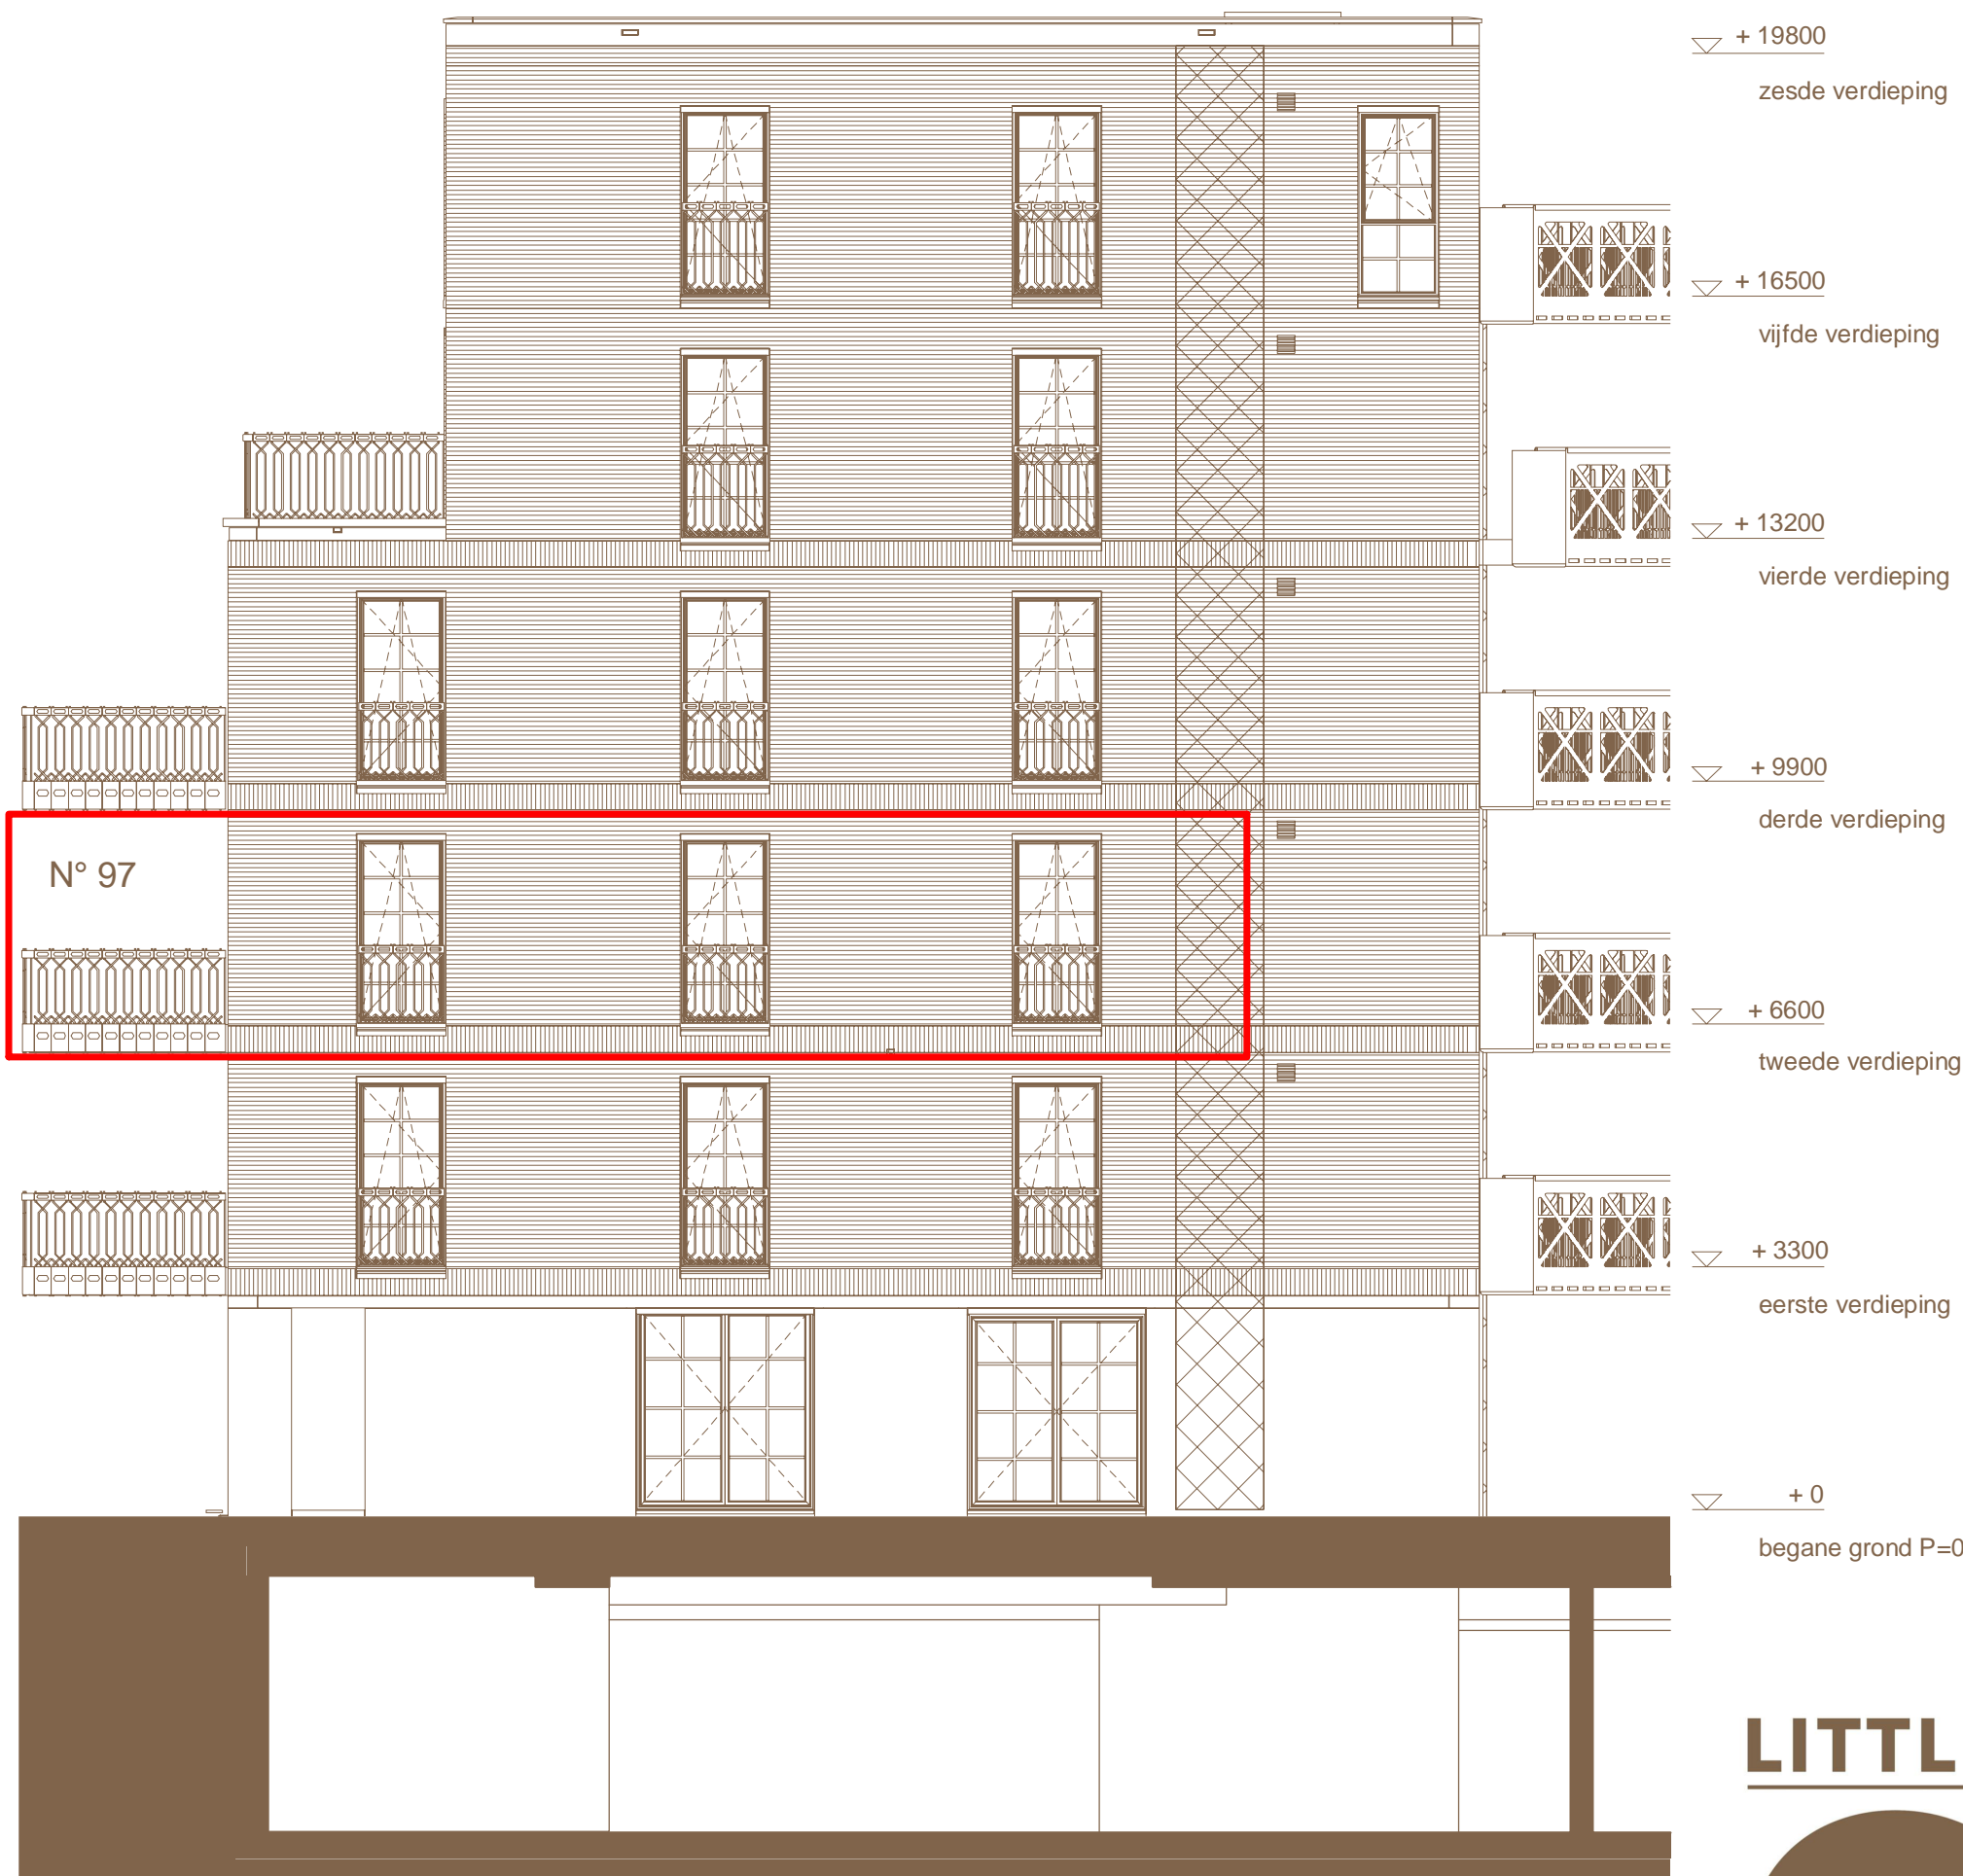

▽ + 0
began grond P=0

Zuidgevel
The Chunky

Schaal 1:100

LOFTS AND WORKSPACES

01/09/2018 - A3

N° 97

▽ + 1980
zesde verdieping

▽ + 16500
vijfde verdieping

LITTLE

COOLHAVEN

LOFTS AND
WORKSPACES

01/09/2018 - A3

Zuidgevel
The Chunky

Schaal 1:100

LITTLE

COOLHAVEN
LOFTS AND
WORKSPACES