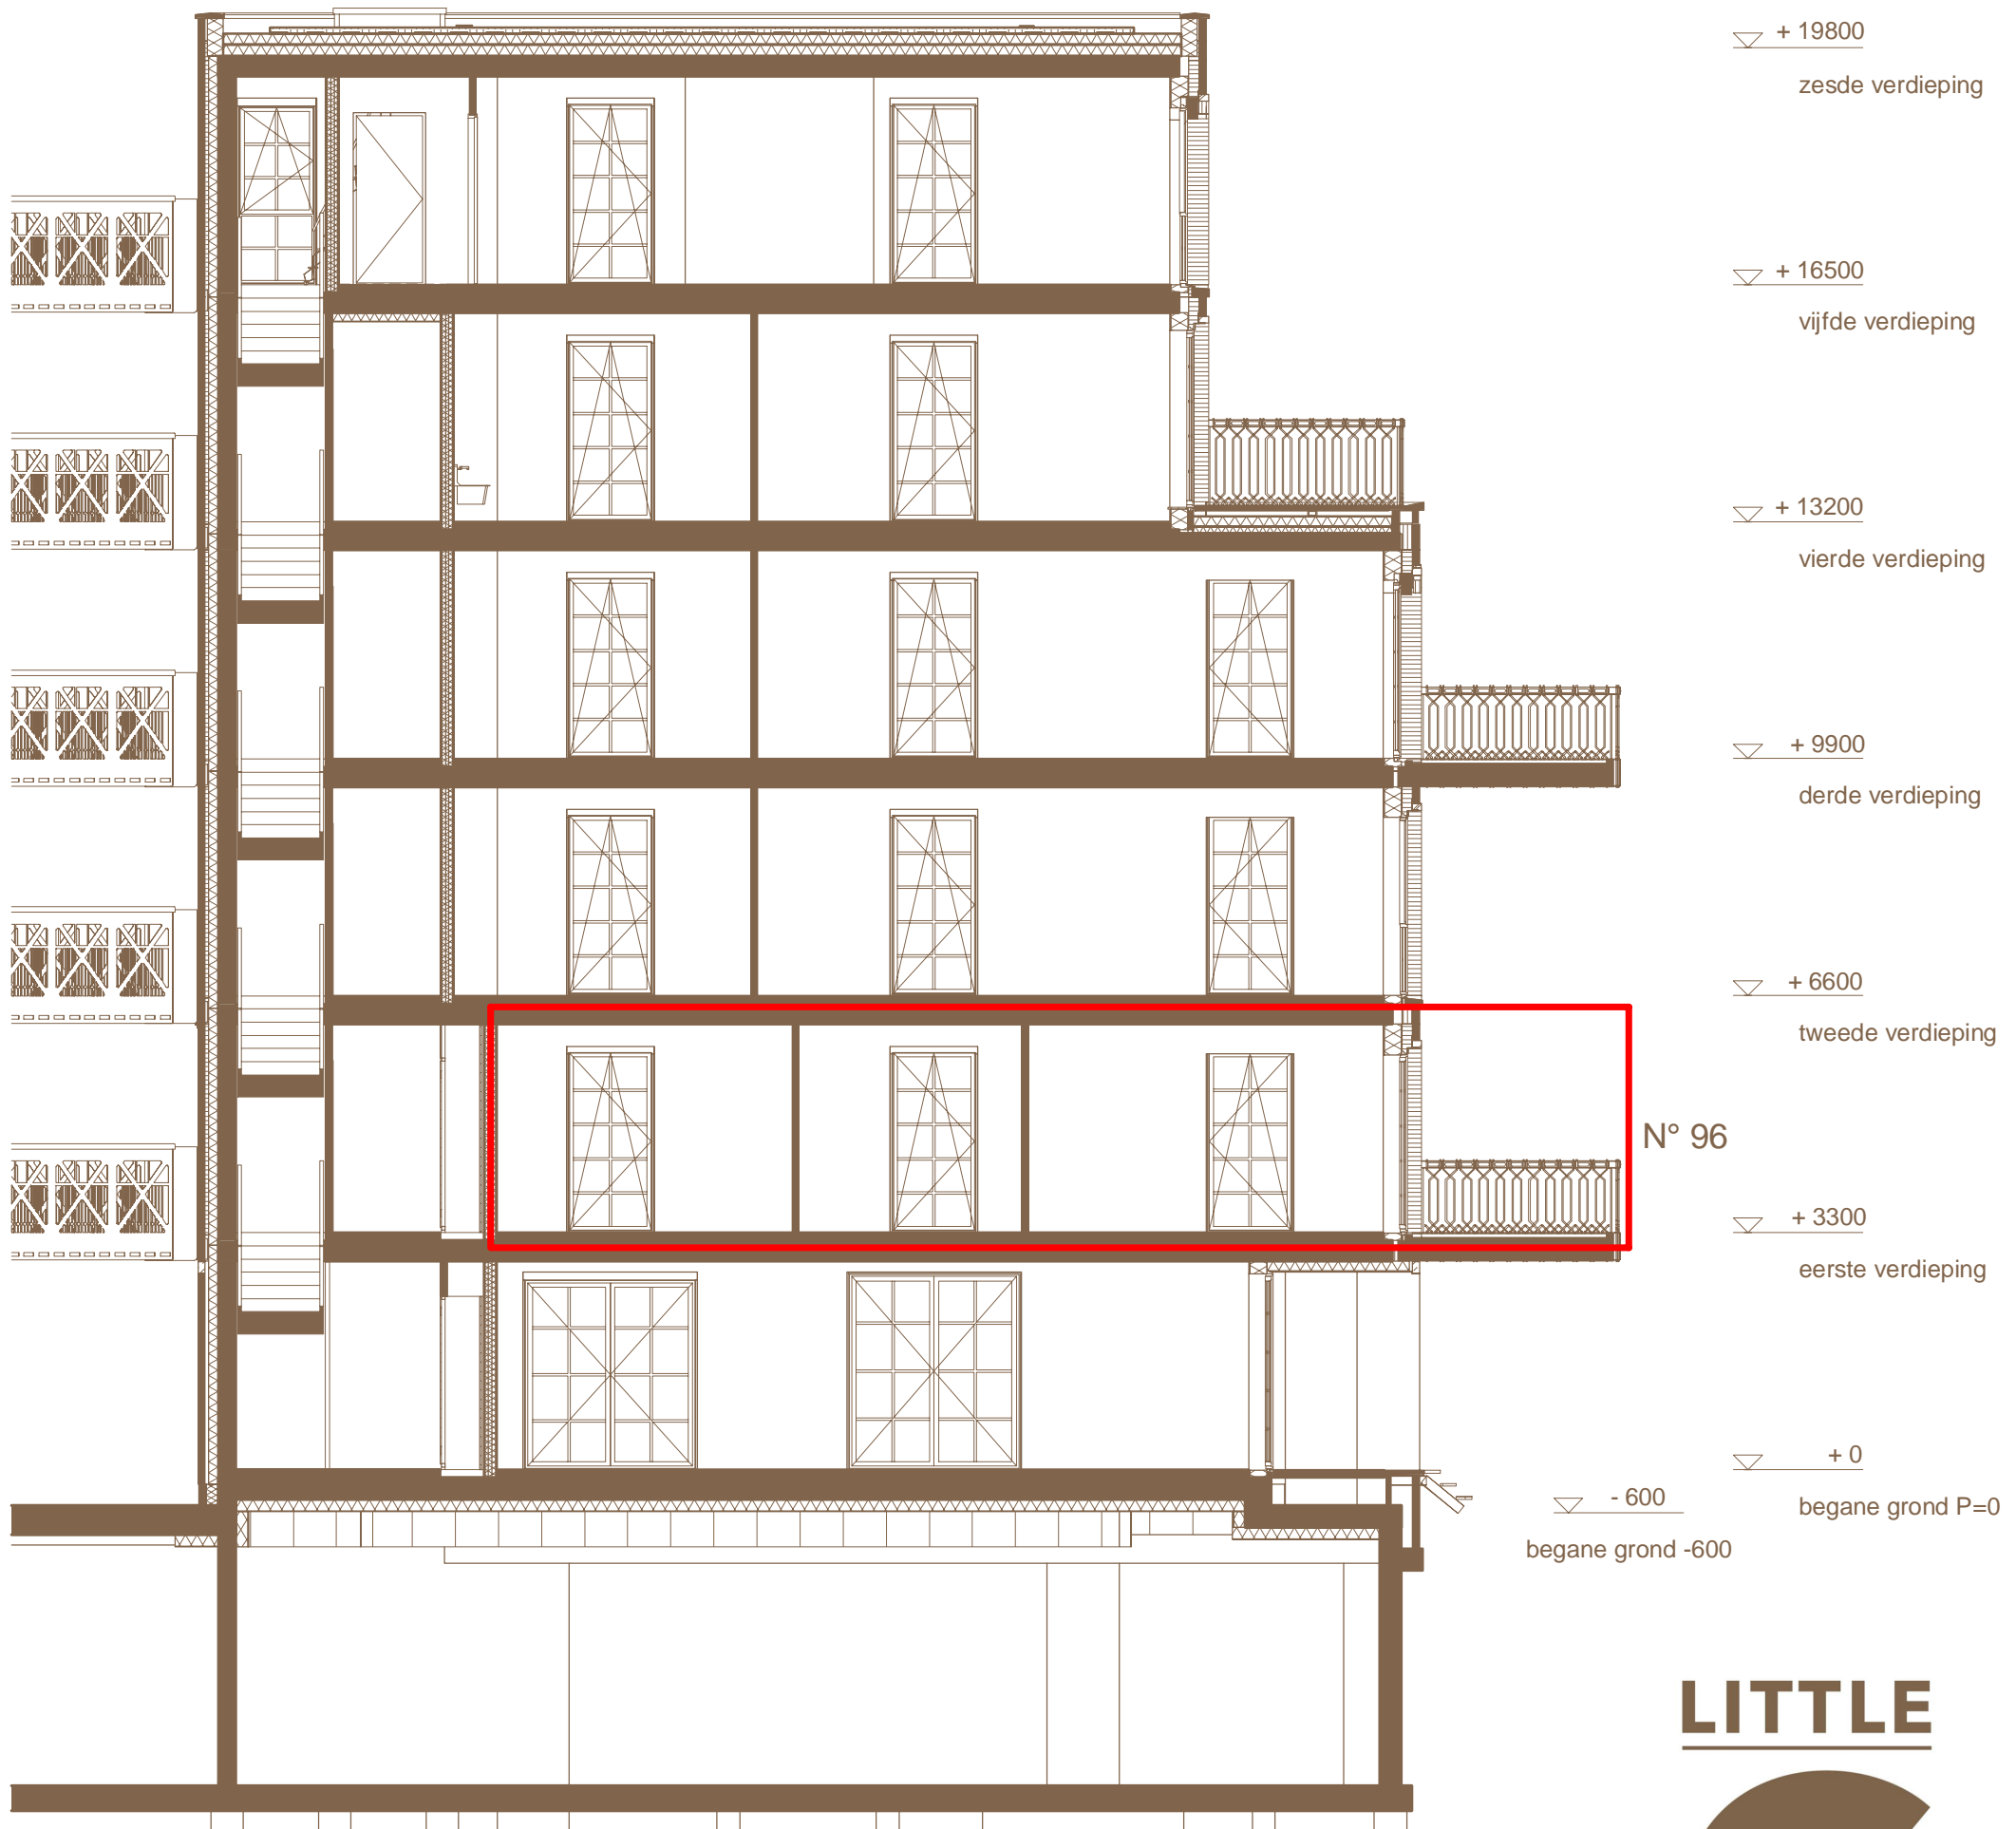

LITTLE

COOLHAVEN
LOFTS AND
WORKSPACES

01/09/2018 - A3

Doorsnede
The Chunky

Schaal 1:100

LITTLE

COOLHAVEN
LOFTS AND
WORKSPACES

01/09/2018 - A3