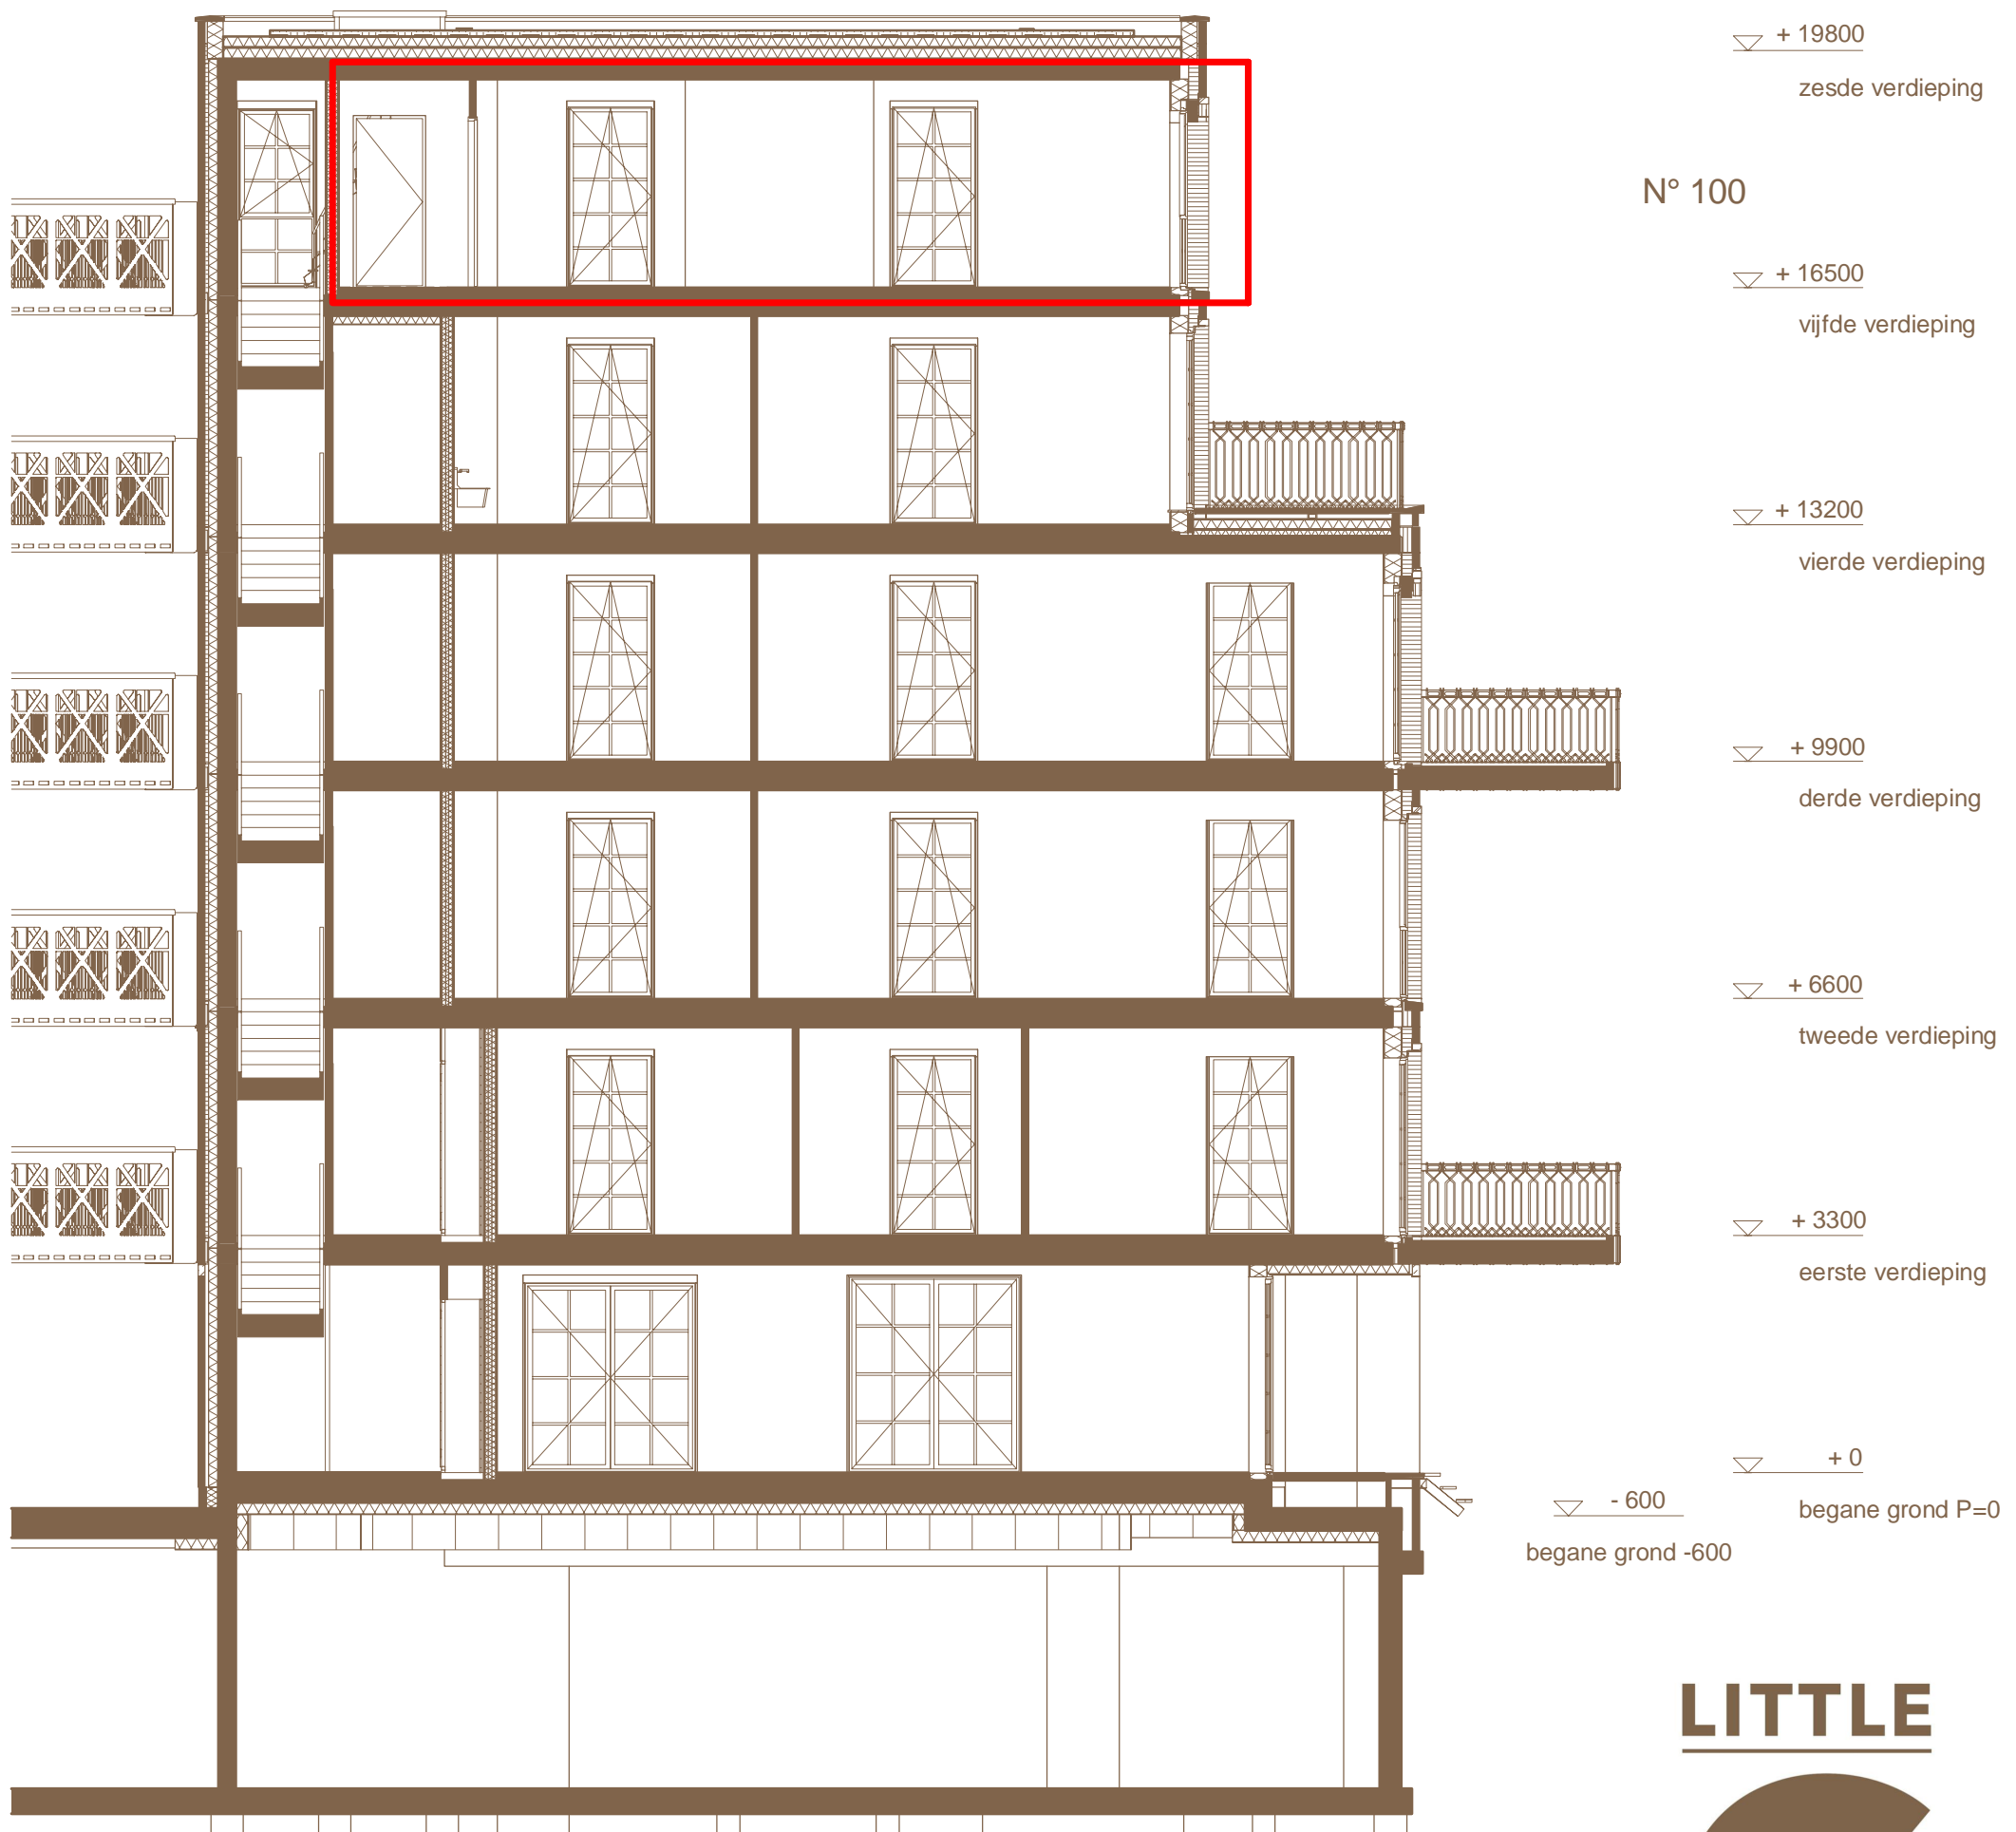

Doorsnede
The Chunky

N° 100

Schaal 1:100

LITTLE

COOLHAVEN
LOFTS AND
WORKSPACES

01/09/2018 - A3