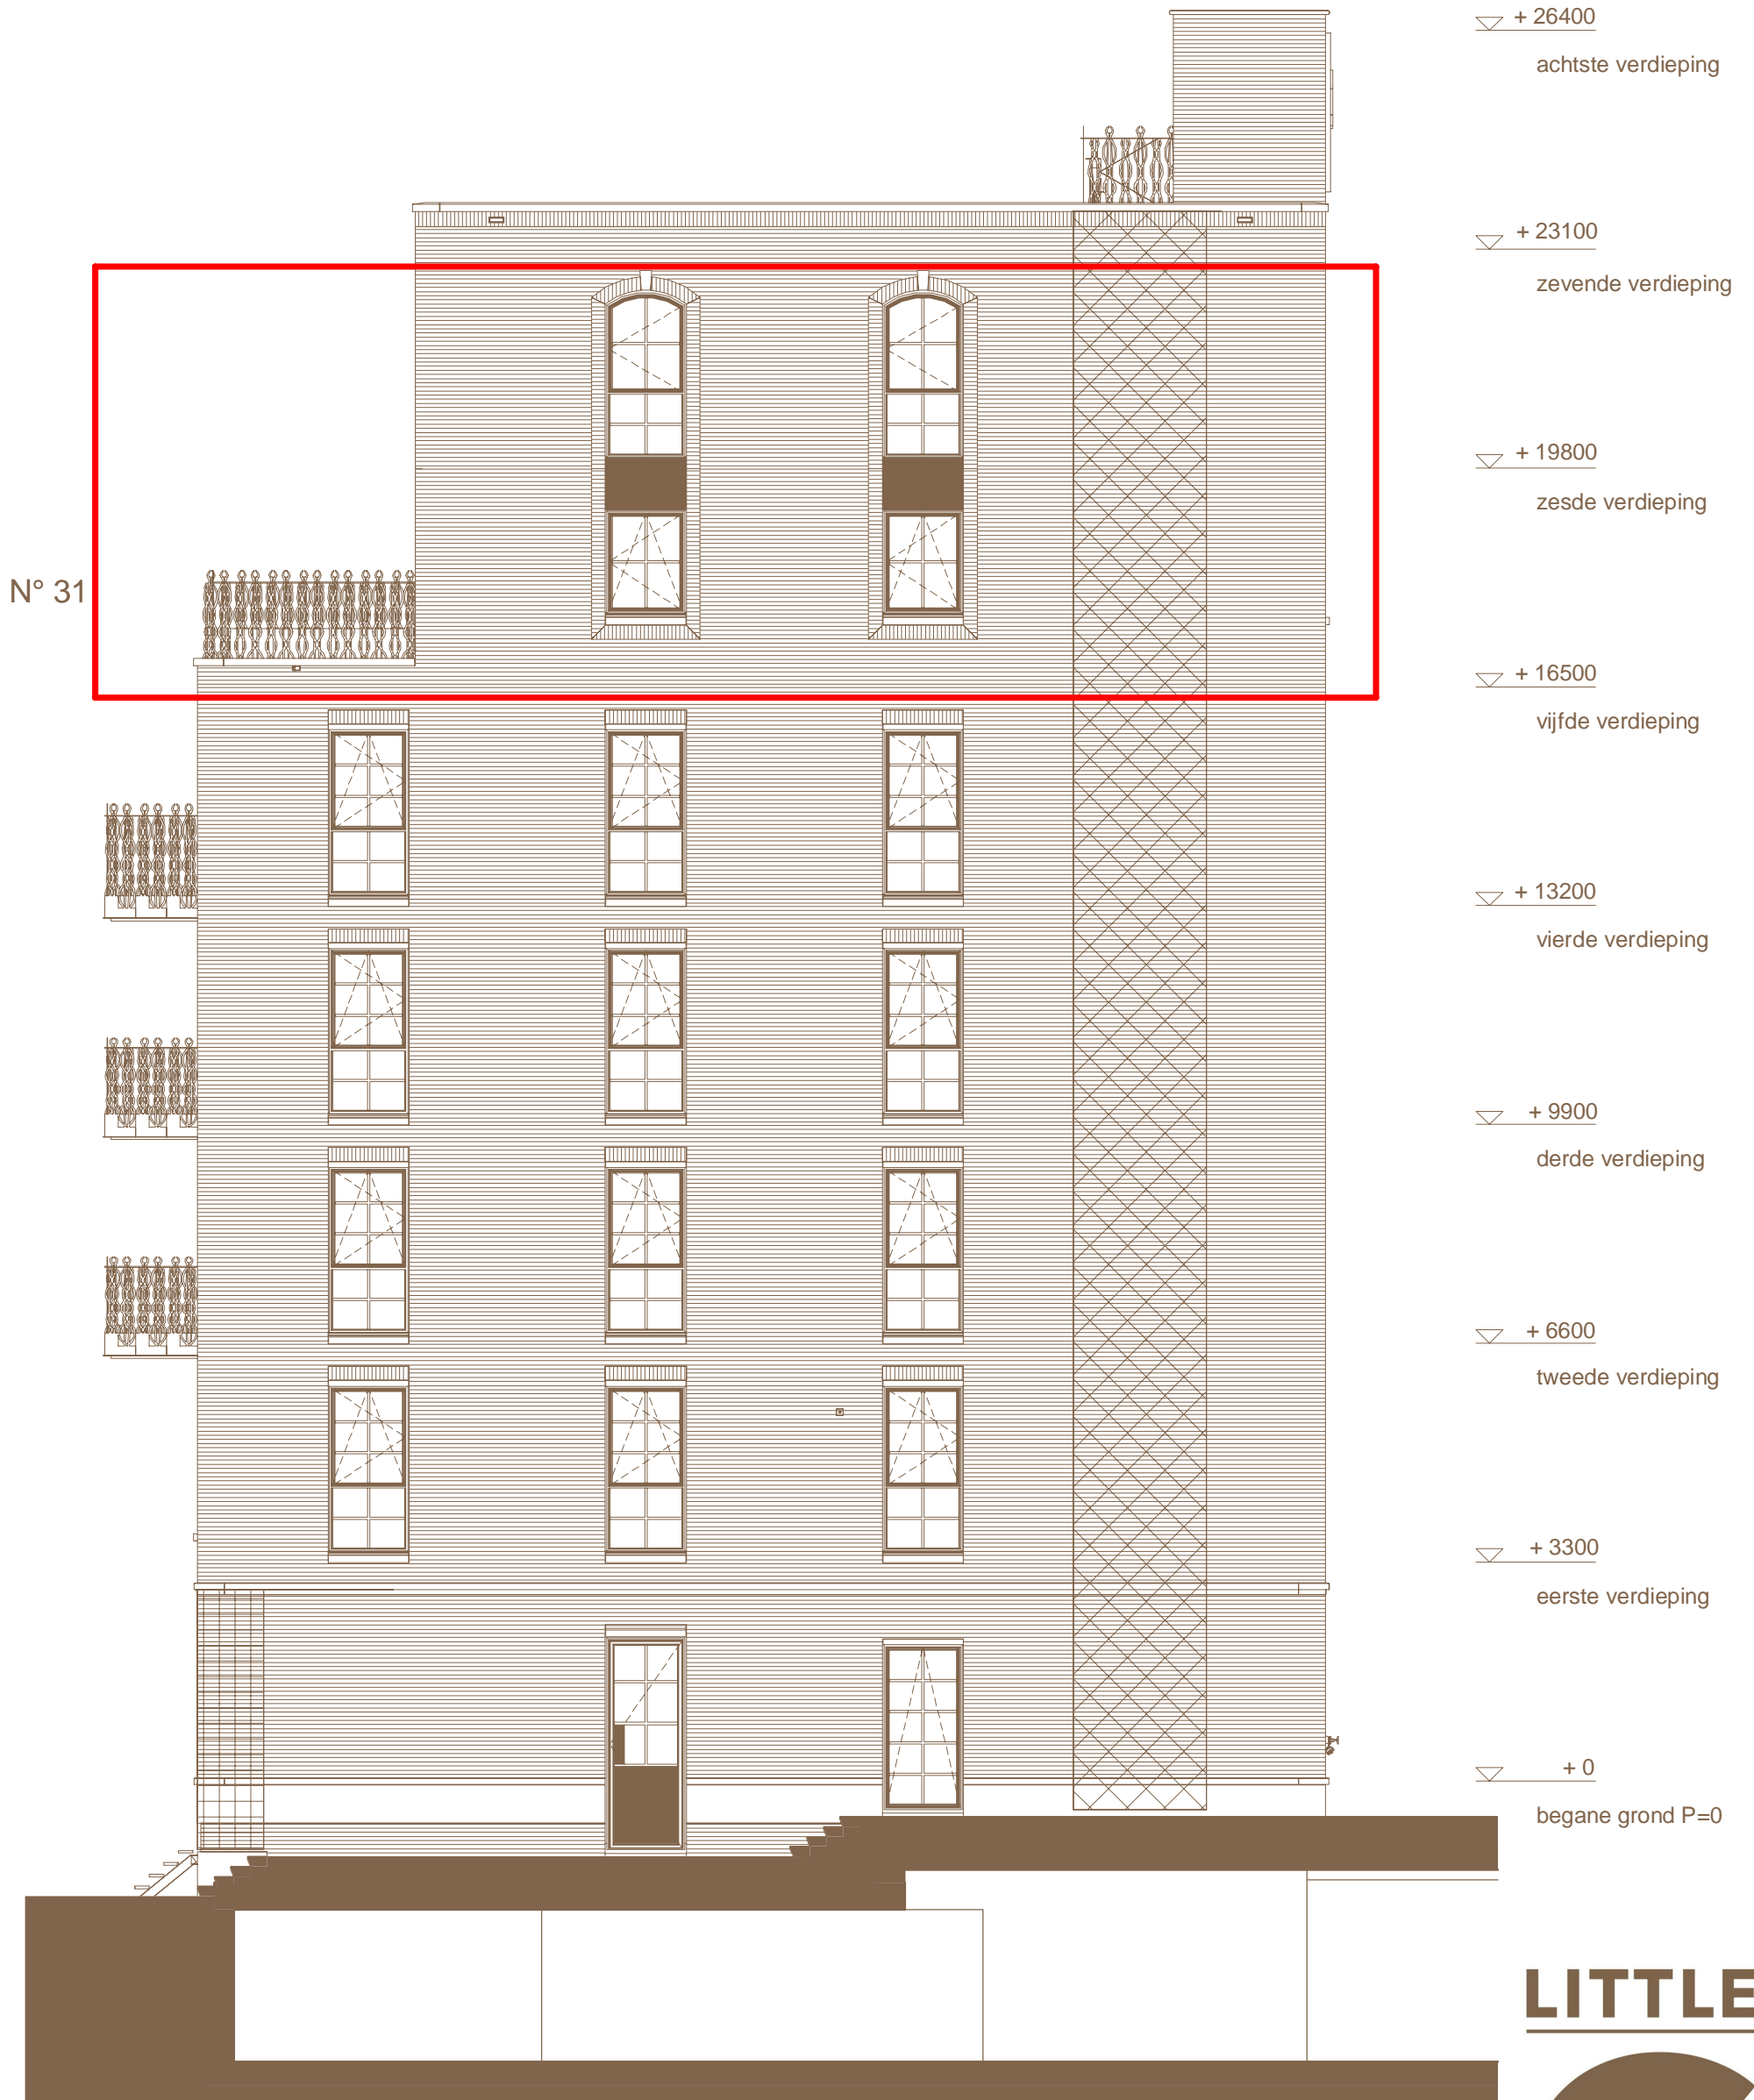

Zuidgevel
The Factory

Schaal 1:100

LITTLE

COOLHAVEN
LOFTS AND
WORKSPACES

15/11/2017 - A3

Zuidgevel
The Factory

Schaal 1:100

LITTLE