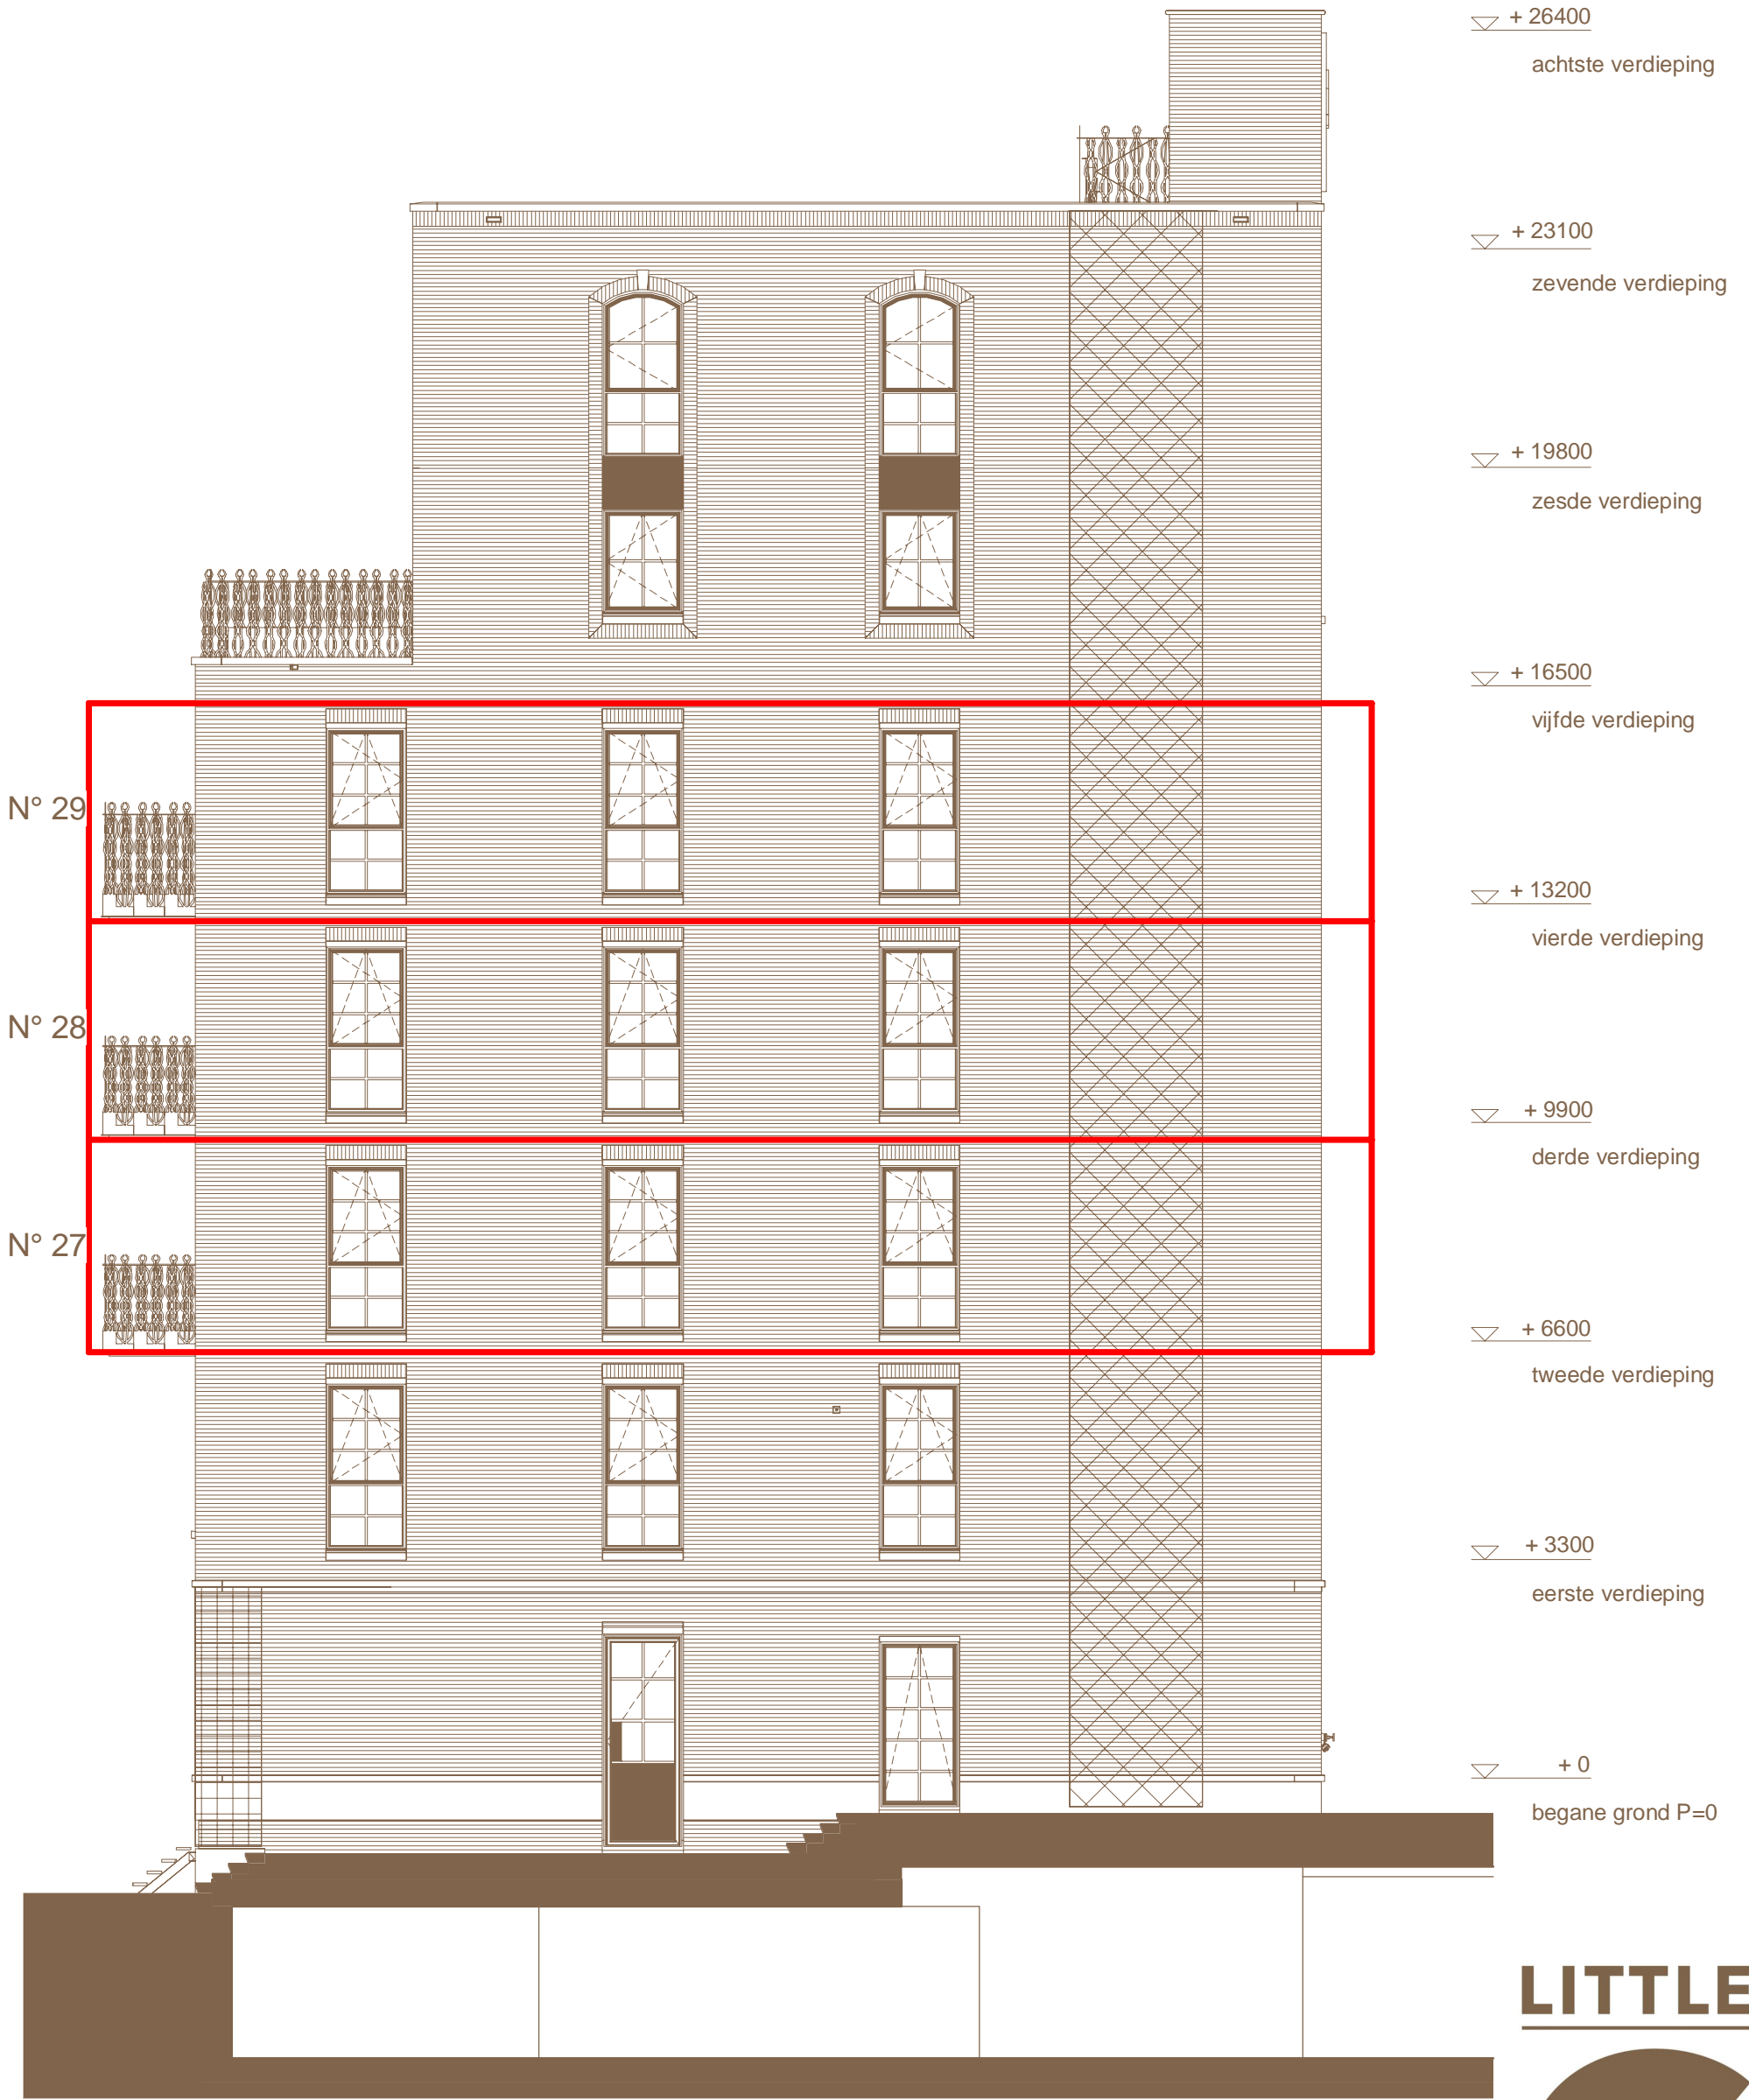

Zuidgevel
The Factory

LITTLE

COOLHAVEN
LOFTS AND
WORKSPACES

15/11/2017 - A3